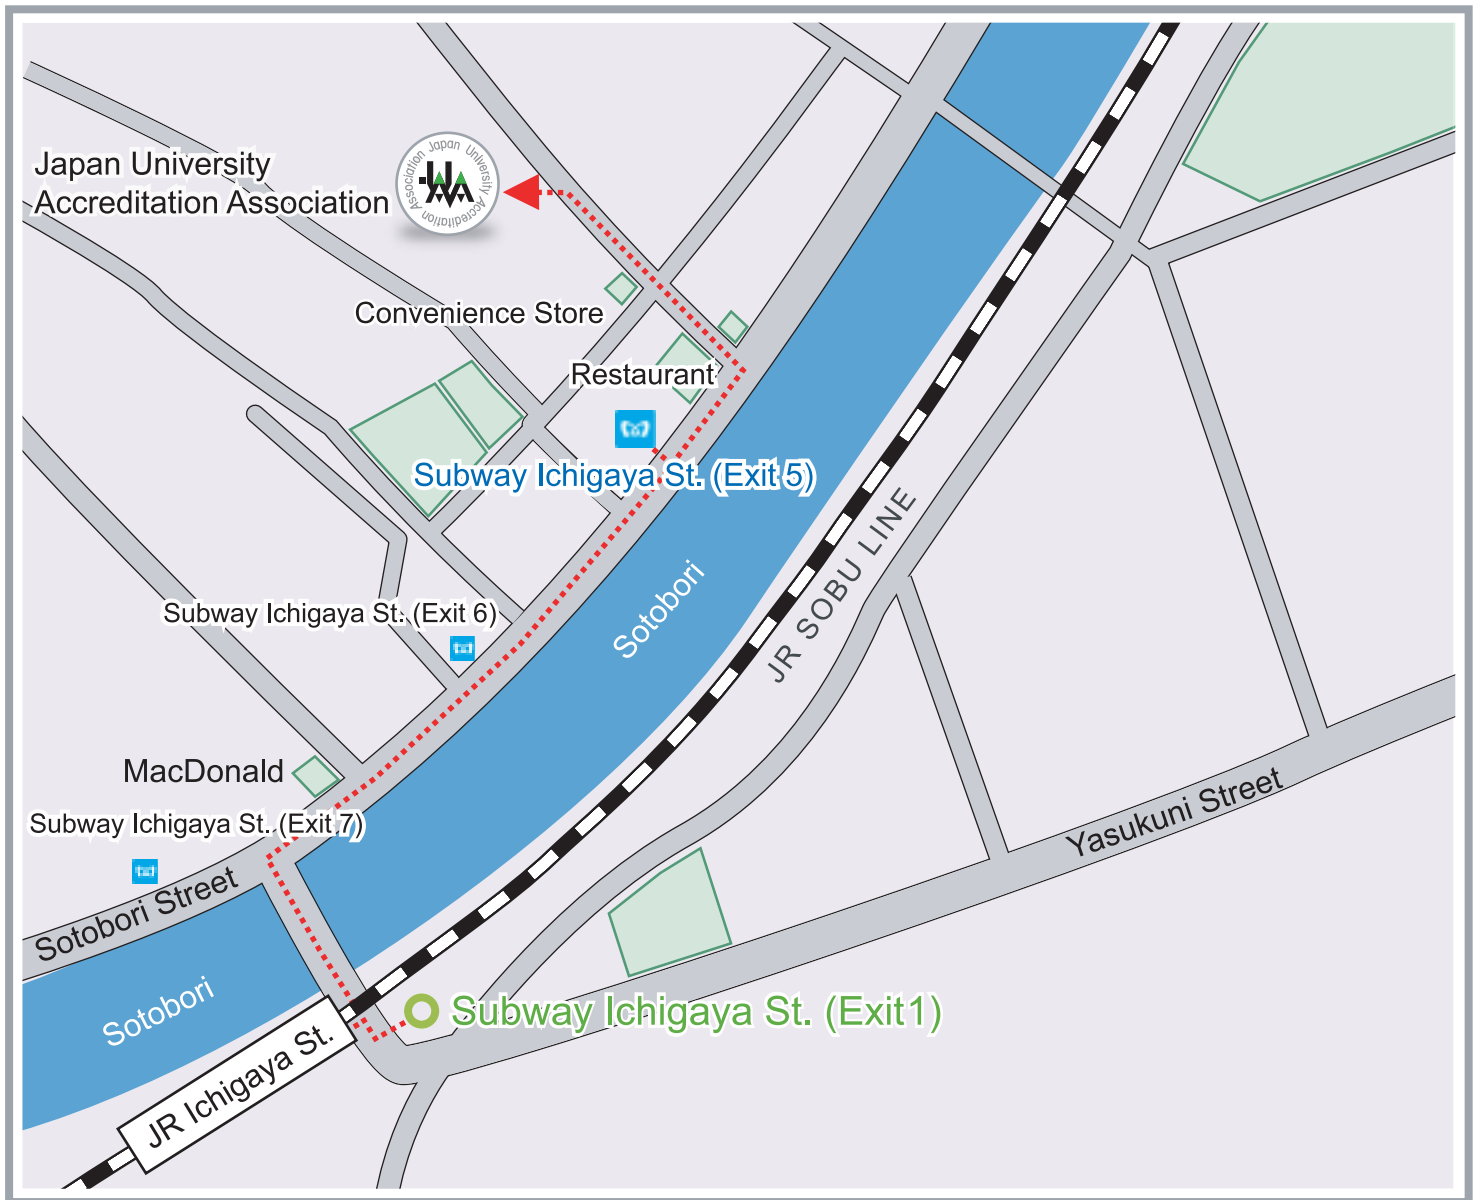

Access Map

Japan University Accreditation Association

2-7-13, Ichigaya Sadohara-cho, Shinjuku-ku, Tokyo, 162-0842, Japan

General Affairs Section +81-3-5228-2020

Division of Accreditation & Higher Education Studies +81-3-5228-3883

Ichigaya Station
(Yurakucho Subway Line / Namboku Subway Line) 5-minute walk from the No.5 Exit of Ichigaya Station

JR Ichigaya Station
(JR Sobu Line) 12-minute walk from JR Ichigaya Station

Ichigaya Station
(Shinjuku Subway Line) 12-minute walk from the No.1 Exit of Ichigaya Station